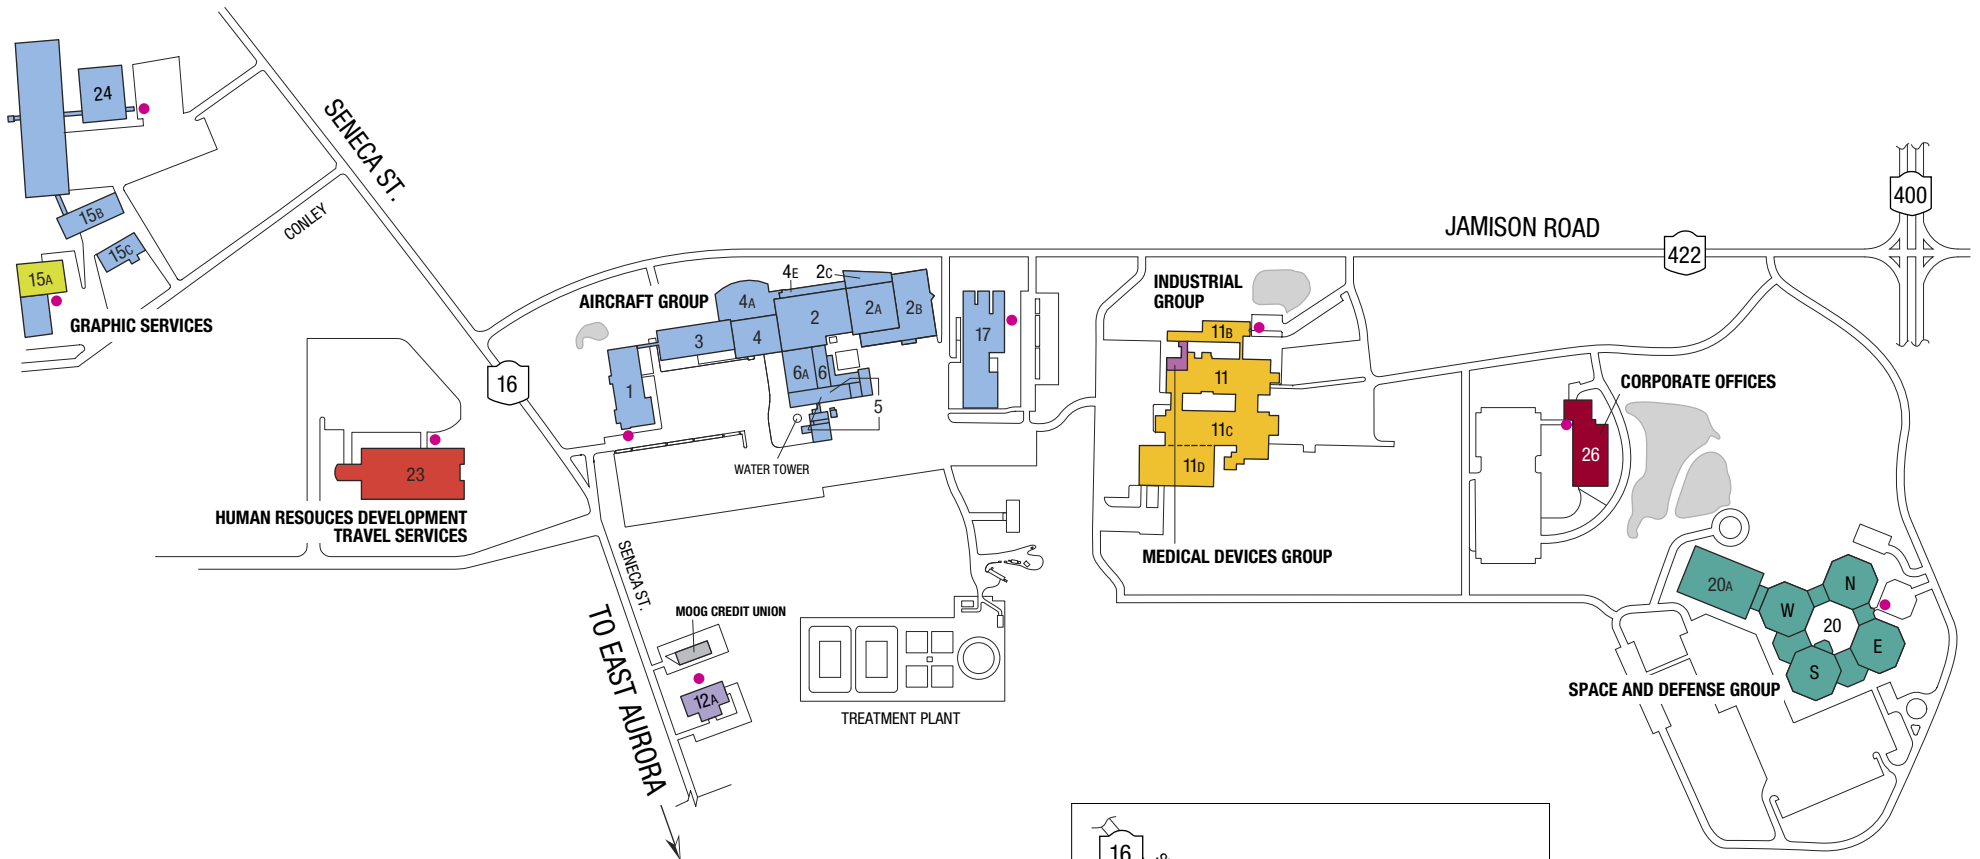

Hotel / Inn Key	
1	Marriott
2	Millenium Airport Hotel
3	Hilton Garden Inn
4	Hyatt Regency
5	Country Inn and Suites
6	Staybridge Suites
7	Hampton Inn West Seneca
8	Roycroft
9	Hampton Inn East Aurora

- Buffalo-Niagara Int'l Airport to Moog East Aurora Campus
- Buffalo-Niagara Int'l Airport to Moog Medical Devices Facility
- Buffalo-Niagara Int'l Airport to Moog ISP Facility

Moog East Aurora Campus Map on reverse side

- **CORPORATE OFFICES**
400 Jamison Road
- **GRAPHIC SERVICES**
- **OFFICE SERVICES**
- **HUMAN RESOURCES DEVELOPMENT TRAVEL SERVICES**
7060 Seneca Street
- **AIRCRAFT GROUP**
7021 Seneca Street
- **INDUSTRIAL GROUP**
300 Jamison Road
- **MEDICAL DEVICES GROUP**
300 Jamison Road
- **SPACE AND DEFENSE GROUP**
500 Jamison Road

● Visitor Entrance

From Buffalo Niagara International Airport to Moog East Aurora Campus

1. Head **southwest** toward **Genesee St**
2. Continue **straight** onto **NY-33 W/Kensington Expy**
3. Take the exit onto **I-90 W**
4. Take **exit 54** to merge onto **NY-400 S toward E Aurora/W Seneca/NY-16**
5. Take the **Jamison Rd ramp toward Elma.**
6. Turn **right** onto **Jamison Rd.**
7. **Moog Campus** is on the left

From Buffalo Niagara International Airport to Moog Medical Devices Group- 251 Seneca St, Buffalo, NY

1. Head **southwest** toward **Genesee St**
2. Continue **straight** onto **NY-33 W/Kensington Expy**
3. Take the exit onto **I-90 W**
4. Take the exit onto **I-190 N toward Downtown Buffalo/Canada**
5. Take **exit 6 toward Elm St**
6. **Keep right at the fork**, follow signs for **Seneca St** and merge onto **Seneca St** - Destination will be on the right