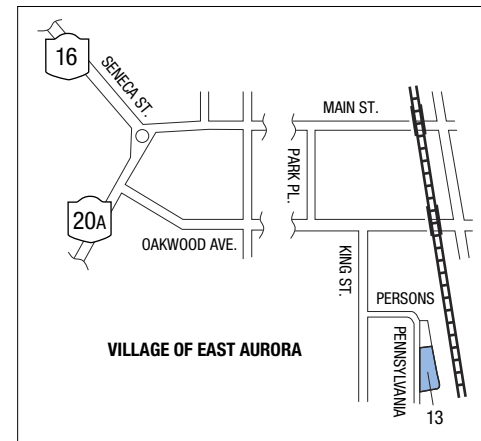

Hotel / Inn Key	
1	Marriott
2	Millenium Airport Hotel
3	Hilton Garden Inn
4	Hyatt Regency
5	Country Inn and Suites
6	Staybridge Suites
7	Hampton Inn West Seneca
8	Roycroft
9	Hampton Inn East Aurora

- Buffalo-Niagara Int'l Airport to Moog East Aurora Campus
- Buffalo-Niagara Int'l Airport to Moog Medical Devices Facility
- Buffalo-Niagara Int'l Airport to Moog ISP Facility

Moog East Aurora Campus Map on reverse side

- **CORPORATE OFFICES**
400 Jamison Road
- **GRAPHIC SERVICES**
- **OFFICE SERVICES**
- **HUMAN RESOURCES DEVELOPMENT TRAVEL SERVICES**
7060 Seneca Street
- **AIRCRAFT GROUP**
7021 Seneca Street
- **INDUSTRIAL GROUP**
300 Jamison Road
- **MEDICAL DEVICES GROUP**
300 Jamison Road
- **SPACE AND DEFENSE GROUP**
500 Jamison Road

● Visitor Entrance

From Buffalo Niagara International Airport to Moog East Aurora Campus

1. Head **southwest** toward **Genesee St**
2. Continue **straight** onto **NY-33 W/Kensington Expy**
3. Take the exit onto **I-90 W**
4. Take **exit 54** to merge onto **NY-400 S toward E Aurora/W Seneca/NY-16**
5. Take the **Jamison Rd ramp toward Elma.**
6. Turn **right** onto **Jamison Rd.**
7. **Moog Campus** is on the left

From Buffalo Niagara International Airport to Moog Medical Devices Group- 251 Seneca St, Buffalo, NY

1. Head **southwest** toward **Genesee St**
2. Continue **straight** onto **NY-33 W/Kensington Expy**
3. Take the exit onto **I-90 W**
4. Take the exit onto **I-190 N toward Downtown Buffalo/Canada**
5. Take **exit 6 toward Elm St**
6. **Keep right at the fork**, follow signs for **Seneca St** and merge onto **Seneca St** - Destination will be on the right