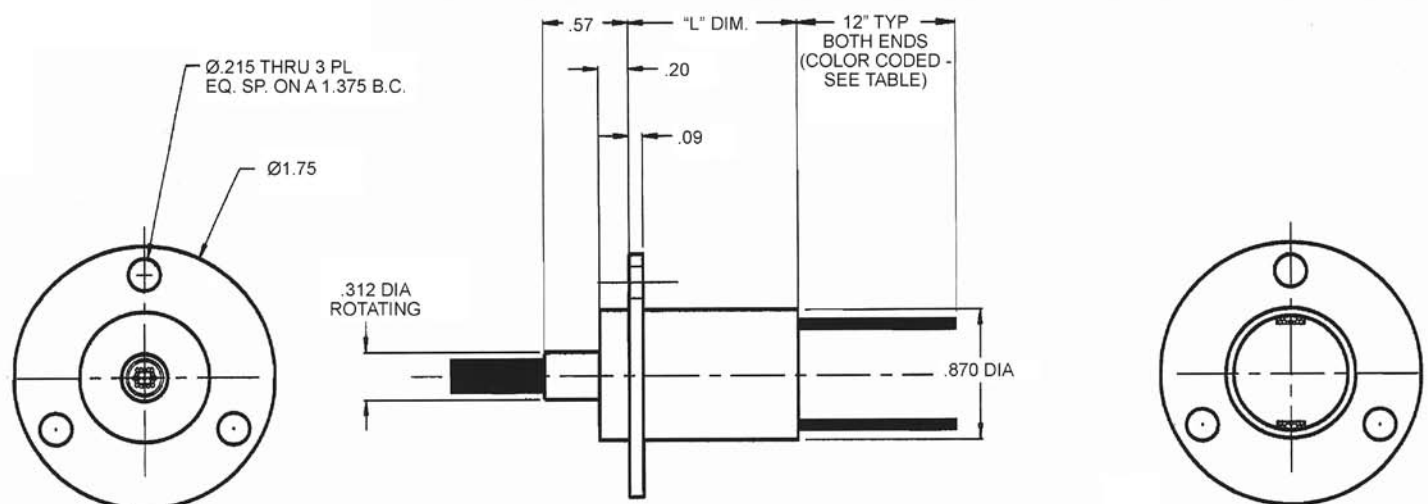

Features

- 6, 12, 18 and 24 circuit models
- 2 amp / 210 VDC / 240 VAC circuits
- Precision ball bearings meet or exceed life requirements for most commercial applications
- Speeds up to 250 rpm continuous
- Compact size: .77 inch to 1.44 inch lengths (depending upon number of circuits)
- Gold-on-gold contacts
- 12 inch standard lead lengths
- Compatible with data bus protocols
- Flexible, color-coded, silver-plated, Teflon® insulated lead wires
- Transfers analog and digital signals

Slip Ring Capsules (Compact)

Specifications	
Operating Speed	250 rpm* continuous
Number of Circuits	6, 12, 18, or 24
Lead Lengths	12 inch
Lead Size / Type	#26 AWG Teflon® insulated, stranded cond.
Voltage	210 VDC
Temperature Range	-40°C to +80°C
Contact Material	Gold
Current Rating	2 A, per ring, max.
Dielectric Strength	500 VRMS, all combinations
Insulation Resistance	1000 megohms min. @ 500 VDC
Electrical Noise	60 milliohms max. tested @ 6 VDC, 50 milliamps when running @ 5 - 15 rpm

Capsule Length = L	
Part #	Capsule Length (L)
SRA-73526-6	.57
SRA-73528	.76
SRA-73526-18	1.11
SRA-73599	1.24

SRA-73526 / SRA-73528 / SRA-73599 Dimensions

Dimensions in inches