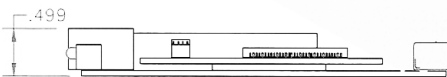

OEM / Stand Alone Modules

Specifications

Interfaces	
USB 1.1 or 2.0	
Platforms	
Windows 98, ME, 2000, XP, Apple, Linux	
Optical	
Fiber	Singlemode or multimode
Optical Budget	17db minimum 20 db typical
Environmental	
Operating Temperature	-20° to 70° C
Relative Humidity	Up to 90% non-condensing
Mechanical	
Connectors	Host: I / O USB type A connector
4 Port Remote Hub	I / O 4 USB type A connectors
Power	2-pin Phoenix

Mechanical Information

USB Host Interface

TOP VIEW

SIDE VIEW

USB Peripheral Hub Interface

TOP VIEW

SIDE VIEW

Dimensions in inches.

24 / 7 Technical Customer Support
Hotline: 610-605-6101

Specifications and information are subject to change without prior notice.
©2009 Moog Inc. M3014 02/09