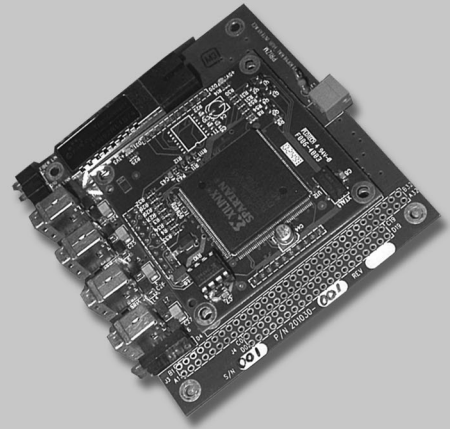

### Description

The Ultimate USB 4-port hub is the latest long distance solution from Moog. The USB solution is perfect for real-time digital still pictures. Now you can view and store the picture you are taking in real time.

### Features

- Fully transparent USB link
- USB device operation over 10 km
- Fully compliant with USB 1.1 or 2.0
- Remote unit provides 4-port hub

### Benefits

- This lightweight and compact PC-104 card format allows the user to integrate the Ultimate USB with an existing control system or other communications
- The ultimate USB product is available as a stand alone product. New products will include a Video 3 add-in card and a MiniMux 2 daughtercard
- The Ultimate USB is available in single and dual fiber solutions, with singlemode or multimode fiber