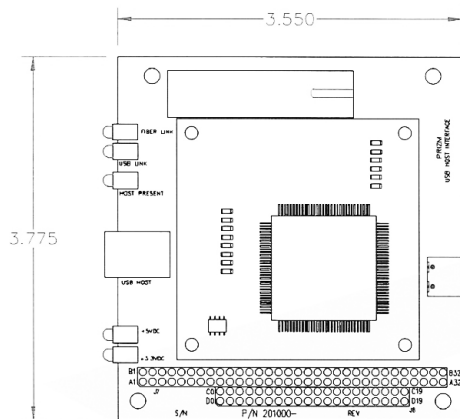

OEM / Stand Alone Modules

Specifications

Interfaces	
USB 1.1 or 2.0	
Platforms	
Windows 98, ME, 2000, XP, Apple, Linux	
Optical	
Fiber	Singlemode or multimode
Optical Budget	17db minimum 20 db typical
Environmental	
Operating Temperature	-20° to 70° C
Relative Humidity	Up to 90% non-condensing
Mechanical	
Connectors	Host: I / O USB type A connector
4 Port Remote Hub	I / O 4 USB type A connectors
Power	2-pin Phoenix

Mechanical Information

USB Host Interface

TOP VIEW

SIDE VIEW

USB Peripheral Hub Interface

TOP VIEW