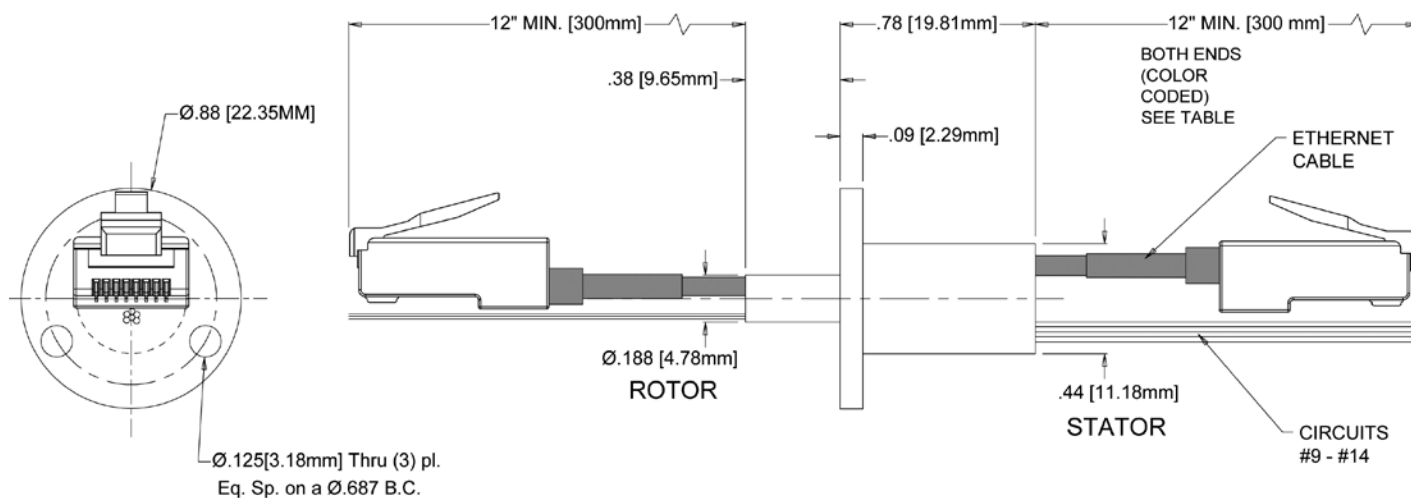

Ethernet and High Definition Slip Ring Capsules

SRA-73799 / SRA-73806 Specifications		Options
Operating Speed	250 rpm* continuous	• Lead lengths of 12, 24, 36 and 48 inches
Ethernet Connections	10 / 100BaseT and 1000BaseT	
Circuit Options	Ethernet plus, 2 amp contacts	
Voltage	240 VAC on power circuits	
Temperature Range	-40°C to +80°C	
Contact Material	Gold-on-gold	
Current Rating	2 amps	

*Please note that the operational life of the unit is dependent upon rotational speed, environment and temperature.

SRA-73799 Lead Wire Color			
Ring #	Color Code	Ring #	Color Code
1	1000BaseT Ethernet Cable	9	BLK
2		10	BRN
3		11	RED
4		12	ORN
5		13	YEL
6		14	GRN
7			
8			

SRA-73806 Lead Wire Color			
Ring #	Color Code	Ring #	Color Code
1	100BaseT Ethernet Cable	9	YEL
2		10	GRN
3		11	BLU
4		12	VIO
5		13	GRY
6	BLK		
7	BRN		
8	RED		
	ORN		

SRA-73799 / SRA-73806 Dimensions

Dimensions in inches (mm)