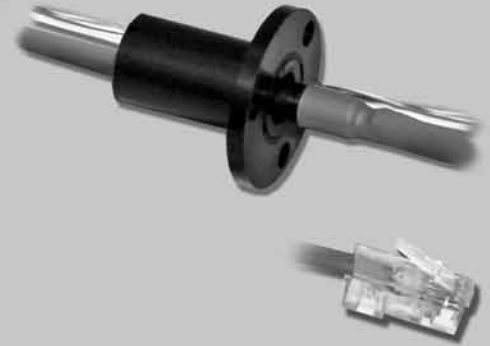

Ethernet and High Definition Slip Ring Capsules

SRA-73799 / SRA-73806

Ethernet slip ring capsule

Description

A slip ring can be used in any electromechanical system that requires unrestrained, continuous rotation while transferring power and data from a stationary to a rotating structure.

The SRA-73799 and SRA-73806, derivative of our very popular SRA-73625, provides 100BaseT or 1000BaseT Ethernet communication in combination with 2 amp, signal / power connections. The Ethernet cable is supplied terminated with a RJ45 jack, ready to connect.

The SRA-73799 and SRA-73806 utilizes gold-on-gold contact technology with very low electrical noise for unparalleled performance and provides functional life that exceeds any competitive slip ring.

Features

- Fully compliant with IEEE 802.3 formats
  - 10BaseT
  - 100BaseTx
  - 100BaseT2
  - 1000BaseT
- Speeds up to 250 RPM continuous
- 12, 24, 36 and 48 inch lead lengths
- Supplied with 100BaseT or 1000BaseT Ethernet and 2 amp circuits

Benefits

- Compact
- Plug-and-play Ethernet connection

Typical Applications

- Video over Ethernet
- Motor control
- POE (Power-Over-Ethernet)
- CCTV IP-surveillance