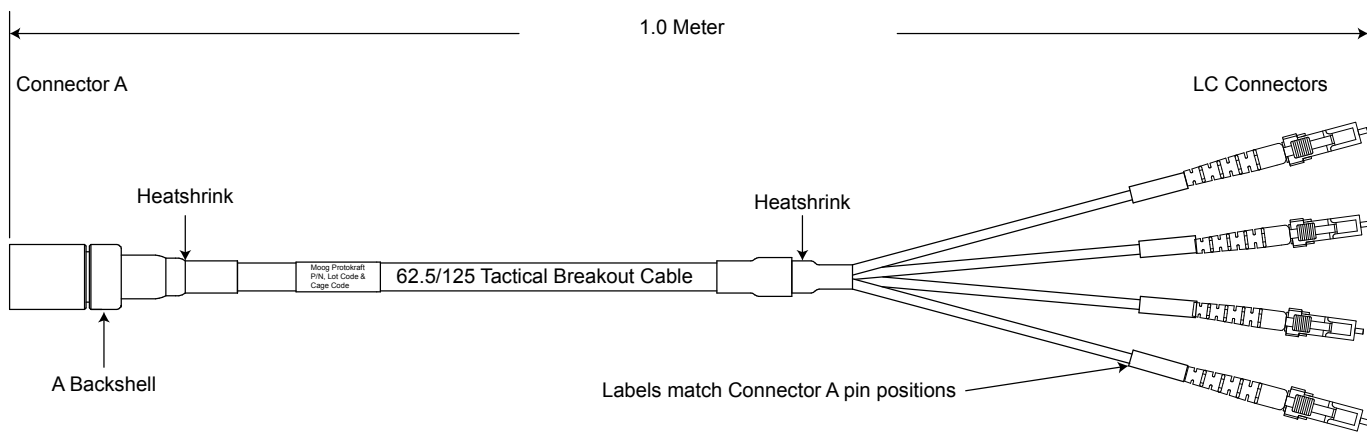

### Cylindrical Cable Plug to LC Cable Assembly

### ORDERING INFORMATION

DESCRIPTION	ITEM NUMBER
D38999/15 Plug, 2 LC Patching Cables	P38C-DP2-11L
D38999/19 Plug, 4 LC Patching Cables	P38C-FP4-11L
D38999/23 Plug, 8 LC Patching Cables	P38C-HP8-11L
TFOCA II Plug, 4 LC Patching Cables	P51C-FP4-11L
M28876 Plug, 4 LC Patching Cables	P76C-FP4-11L
M83526/21-02 Plug, 4 LC Patching Cables	P83C-FP4-11L
EN4531/09 Plug, 1 LC Patching Cable	P86C-AP1-11L
EN4531/11 Plug, 2 LC Patching Cables	P86C-BP2-11L