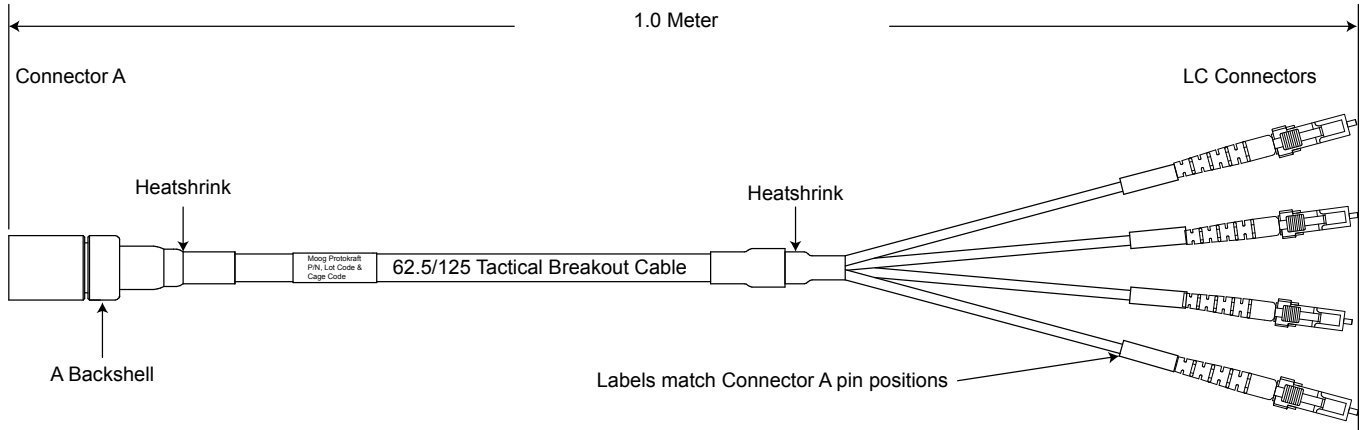

CYLINDRICAL CABLE PLUG TO LC CABLE ASSEMBLY

ORDERING INFORMATION

Description	Part Number
D38999 / 11 Plug, 2 LC Patching Cables	P38C-BS2-11L
D38999 / 13 Plug, 4 LC Patching Cables	P38C-CS4-11L
D38999 / 17 Plug, 8 LC Patching Cables	P38C-ES8-11L
D38999 / 23 Plug, 16 LC Patching Cables	P38C-HS16-11L