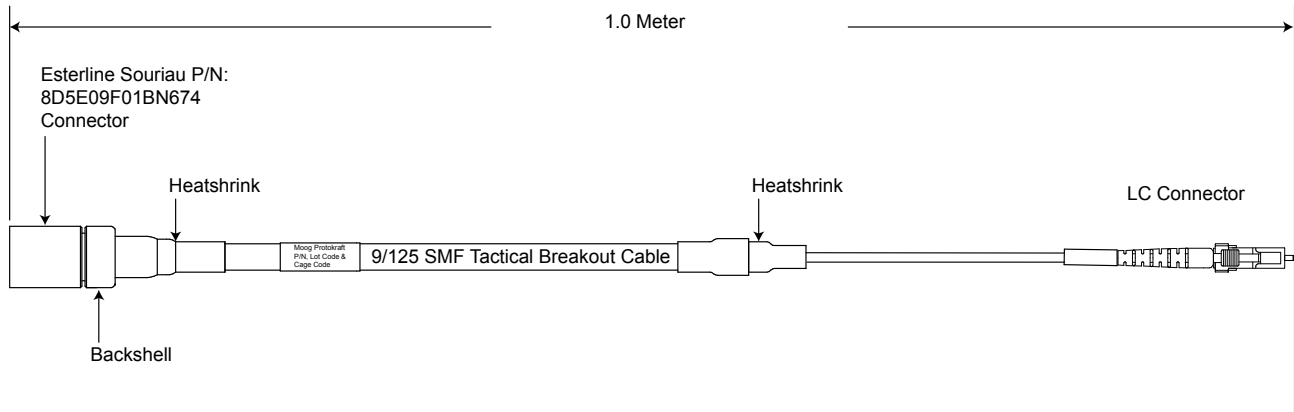

Cylindrical Cable Plug to LC Cable Assembly

ORDERING INFORMATION

DESCRIPTION	ITEM NUMBER
D38999/09-01 Plug, 1 LC Patching Cables, 9/125 μ SMF	P38C-AS1-1SL

192 Bob Fitz Road, Johnson City, TN 37615
 salesmp@moog.com
 moogprotokraft.com