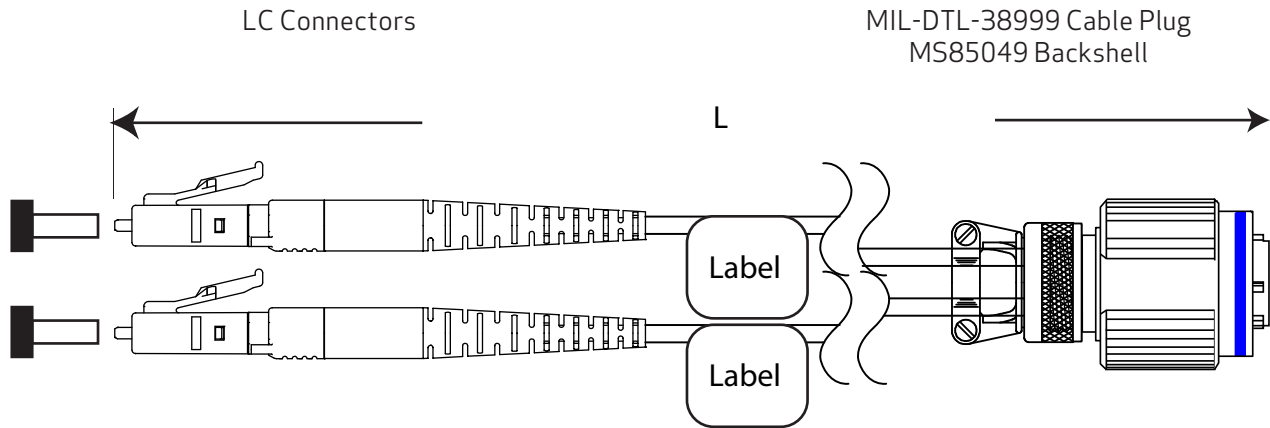

# MIL-DTL-38999 PLUG TO LC CABLE ASSEMBLY

## ORDERING INFORMATION

Application	Part Number
L = 1.0 Meter, Size 15 38999 Plug, 62.5 / 125, 2 LC Patching Cables	P38C-DP2-11L
L = 1.0 Meter, Size 19 38999 Plug, 62.5 / 125, 4 LC Patching Cables	P38C-FP4-11L
L = 1.0 Meter, Size 23 38999 Plug, 62.5 / 125, 8 LC Patching Cables	P38C-HP8-11L
L = 1.0 Meter, Size 15 38999 Plug, 50 / 125, 2 LC Patching Cables	P38C-DP2-21L
L = 1.0 Meter, Size 19 38999 Plug, 50 / 125, 4 LC Patching Cables	P38C-FP4-21L
L = 1.0 Meter, Size 23 38999 Plug, 50 / 125, 8 LC Patching Cables	P38C-HP8-21L