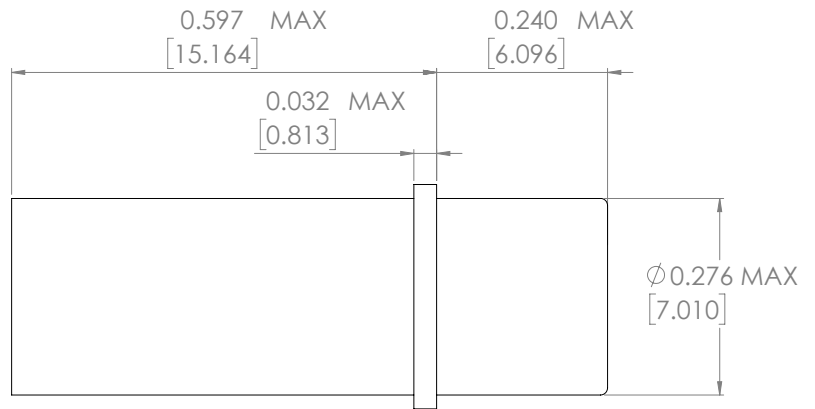

Size 8 Cavity Adapter

to be used with Moog Protokraft's ARINC 801 Magnum series.
D38999 and ARINC 600 compatible.

$\phi 0.315$ MAX
[8.001]

192 Bob Fitz Road, Johnson City, TN 37615
salesmp@moog.com
moogprotokraft.com