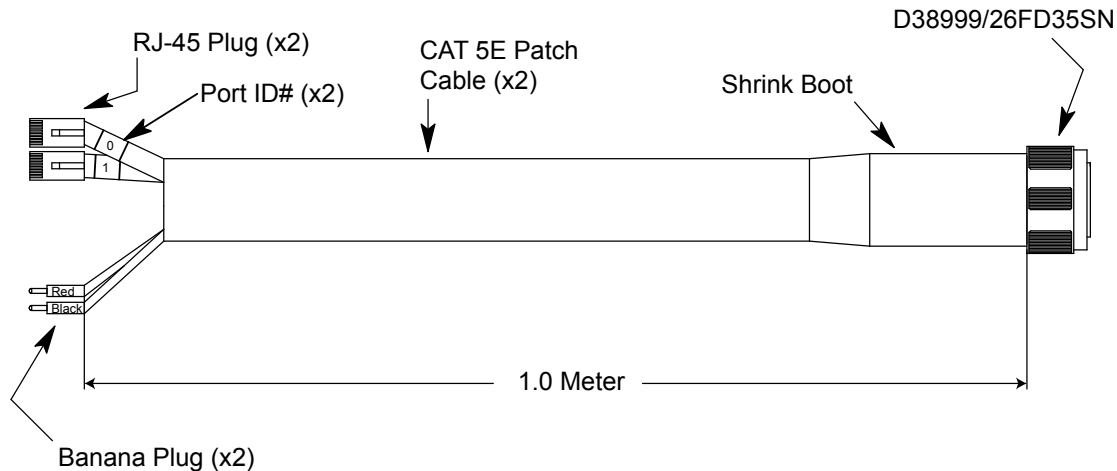

MIL-DTL-38999 Plug to 2x RJ-45 + 2x Banana Plug Cable Assembly

ORDERING INFORMATION

DESCRIPTION	ITEM NUMBER
L = 1.0 Meter, Size 15, Nickel Plated AL D38999 Plug, 2x RJ-45 Plugs, Cat 5e Patch + 2x22 AWG Cables, 2x Banana Plugs for V _{CC} (Red) and V _{EE} (Black)	P51C-2UAT-RJP