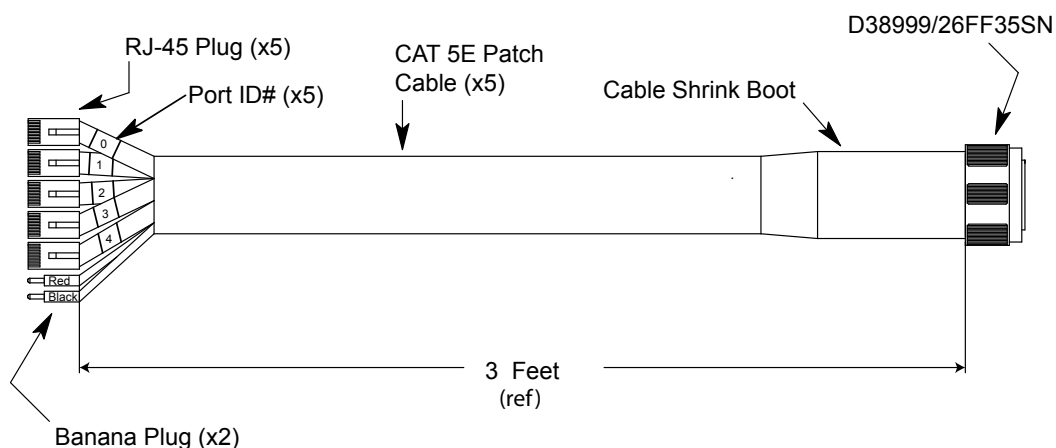

MIL-DTL-38999 Plug to 5x RJ-45 + 2x Banana Plug Cable Assembly

ORDERING INFORMATION

DESCRIPTION	ITEM NUMBER
L = 3 feet (ref), Size 19, Nickel Plated AL 38999 Plug, 5x RJ-45 Plugs, Cat 5e Patch + 2x22 AWG Cables, 2x Banana Plugs for V_{CC} (Red) and V_{EE} (Black)	V38C-5UAT-RJP
L = 3 feet (ref), Size 19, CAD Plated AL 38999 Plug, 5x RJ-45 Plugs, Cat 5e Patch + 2x22 AWG Cables, 2x Banana Plugs for V_{CC} (Red) and V_{EE} (Black)	V38C-5UAT-RJP-W