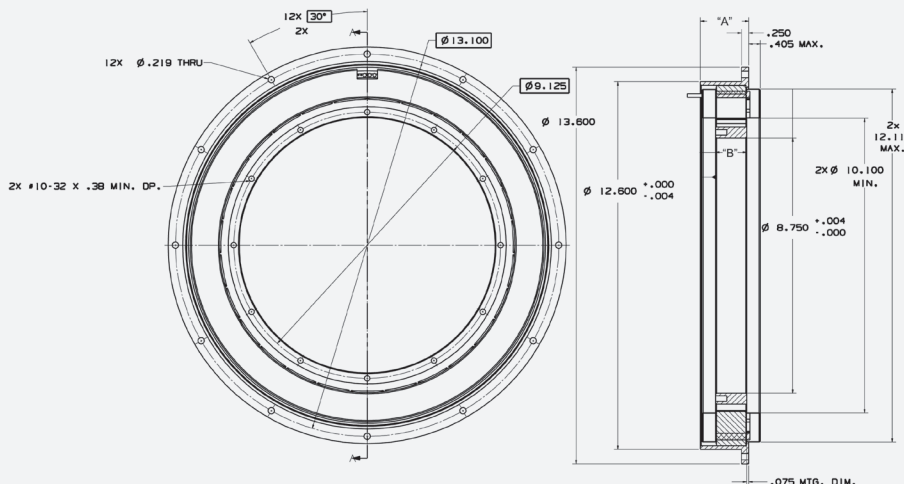

## MOTOR CHARACTERISTICS @ 25° C

Specification	Units	AG-12600 A-1ES	AG-12600 B-1ES	AG-12600 C-1ES	AG-12600 D-1ES	AG-12600 E-1ES	AG-12600 F-1ES
Continuous Rated Power	w	966	2149	3681	4737	5966	7049
Rated Speed Power	rpm	250	250	250	250	250	250
Voltage	V rms	256	265	283	278	282	280
Current	Amps rms	2.18	4.68	7.27	9.82	12.23	14.52
Efficiency	%	79	85	86	87	88	89
Input Torque at Rated Speed	lb.ft (n.m)	35.8 (48.54)	73.0 (99.99)	120.0 (162.72)	154.0 (208.82)	193.0 (261.71)	227.0 (307.81)
Weight	lb (Kg)	21.0 (9.53)	36.0 (16.33)	51.0 (23.13)	65.0 (29.48)	80.0 (36.29)	96.0 (43.55)
OD*	inches (mm)	12.60 (320.0)	12.60 (320.0)	12.60 (320.0)	12.60 (320.0)	12.60 (320.0)	12.60 (320.0)
ID	inches (mm)	8.75 (222.25)	8.75 (222.25)	8.75 (222.25)	8.75 (222.25)	8.75 (222.25)	8.75 (222.25)

## MECHANICAL DIMENSIONS (INCHES)

## MOUNTING DIMENSIONS

Modular	"A" Inches	"B" Inches
AG-12600-A-1ES	1.6 (40.64)	1.05 (26.67)
AG-12600-A-2ES	1.6 (40.64)	1.05 (26.67)
AG-12600-B-1ES	2.6 (66.04)	2.075 (52.71)
AG-12600-B-2ES	2.6 (66.04)	2.075 (52.71)
AG-12600-C-1ES	3.6 (91.44)	3.10 (78.74)
AG-12600-C-2ES	3.6 (91.44)	3.10 (78.74)
AG-12600-D-1ES	4.6 (116.84)	4.125 (104.775)
AG-12600-D-2ES	4.6 (116.84)	4.125 (104.775)
AG-12600-E-1ES	5.6 (142.24)	5.15 (130.81)
AG-12600-E-2ES	5.6 (142.24)	5.15 (130.81)
AG-12600-F-1ES	6.6 (167.64)	6.2 (157.48)
AG-12600-F-2ES	6.6 (167.64)	6.2 (157.48)